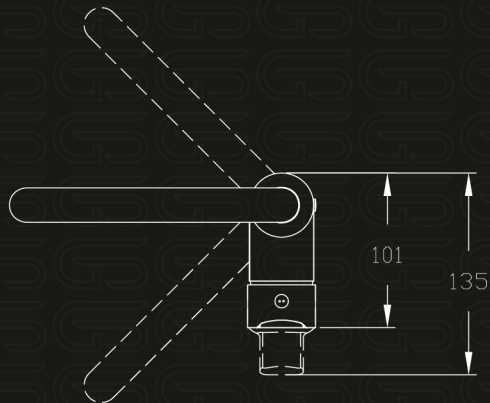

GS GLOBAL
STANDARD

Sky
Family

Model Code

GS L1075-ND-CP

خراط حوض يد واحدة قنطرة ماسورة متحركة بدون الفيداج

Single Lever Basin mixer With Swivel Tube Spout Without Push-up Waste

CP GP BP RGP

Product Family : Sky
 Product Code : GS L 1075-ND-CP
 Product Color : Nickel chrome plated
 Available Color : CP GP BP RCP

Product Type : Basin Mixer
 Main Material : Brass
 Flexible Hose : G1/2"