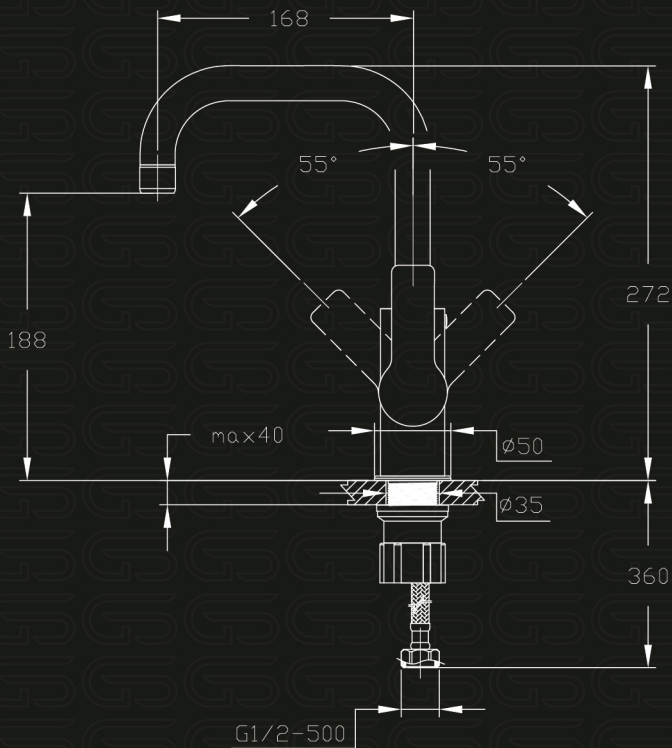

GS GLOBAL
STANDARD

Sky
Family

Model Code

GS L1075-ND-CP

خراط حوض يد واحدة قنطرة ماسورة متحركة بدون الفيداج

Single Lever Basin mixer With Swivel Tube Spout Without Push-up Waste

CP GP BP RGP

Product Family : Sky
 Product Code : GS L 1075-ND-CP
 Product Color : Nickel chrome plated
 Available Color : CP GP BP RCP

Product Type : Basin Mixer
 Main Material : Brass
 Flexible Hose : G1/2"